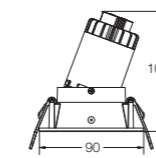

## Downlight

Concise appearance and one-piece structure design looks elegant and generous. Professional designed light distribution offers you soft and comfortable light.

Ø 90mm  
(Φ 80-85)

Ø 118mm  
(Φ 105-110)

Ø 118mm  
(Φ 105-110)

Power	10W	15W 20W	30W
Lumen Output	710lm	1159lm 1438lm	2081lm
Beam Angles	15° 24° 30° 36°	15° 24° 30° 36° 60°	15° 20° 30° 36° 45°
Colour Temperature	2700K   3000K   4000K   5000K	2700K   3000K   4000K   5000K	2700K   3000K   4000K   5000K
CRI	92+	92+	92+