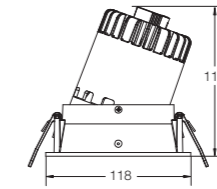

## Downlight

Concise appearance and one-piece structure design looks elegant and generous. Professional designed light distribution offers you soft and comfortable light.

Ø 90mm  
(Φ 80-85)

Ø 118mm  
(Φ 105-110)

Ø 118mm  
(Φ 105-110)

Power	10W	15W 20W	30W
Lumen Output	710lm	1159lm 1438lm	2081lm
Beam Angles	15° 24° 30° 36°	15° 24° 30° 36° 60°	15° 20° 30° 36° 45°
Colour Temperature	2700K   3000K   4000K   5000K	2700K   3000K   4000K   5000K	2700K   3000K   4000K   5000K
CRI	92+	92+	92+