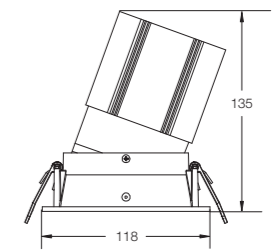

## Downlight

Concise appearance and one-piece structure design looks elegant and generous. Professional designed light distribution offers you soft and comfortable light.

Ø 90mm  
(Φ 80-85)

Ø 118mm  
(Φ 105-110)

Ø 118mm  
(Φ 105-110)

Power	10W	15W 20W	30W
Lumen Output	710lm	1159lm 1438lm	2081lm
Beam Angles	15° 24° 30° 36°	15° 24° 30° 36° 60°	15° 20° 30° 36° 45°
Colour Temperature	2700K   3000K   4000K   5000K	2700K   3000K   4000K   5000K	2700K   3000K   4000K   5000K
CRI	92+	92+	92+