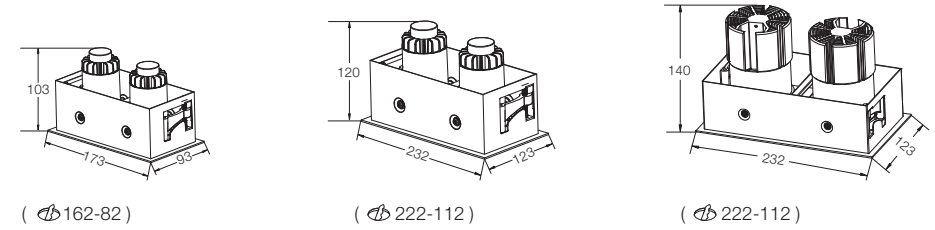

Aries Slotter Downlight - Double

Power	20W	30W 40W	60W
Lumen Output	1300lm	2250lm 2800lm	3900lm
Beam Angles	10° 15° 24° 30° 36°	15° 24° 30° 36° 60°	15° 24° 30° 36° 45°
Colour Temperature	2700K | 3000K | 4000K | 5000K	2700K | 3000K | 4000K | 5000K	2700K | 3000K | 4000K | 5000K
CRI	92+ | 97+	92+ | 97+	92+ | 97+