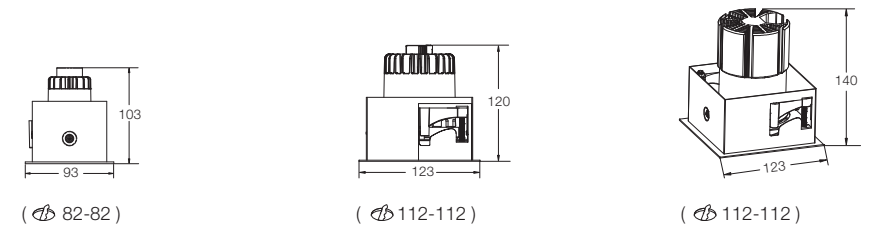

### Aries Slotter Downlight - Single

Power	10W	15W 20W	30W
Lumen Output	650lm	975lm 1300lm	1950lm
Beam Angles	15° 24° 30° 36°	15° 24° 30° 36° 60°	15° 20° 30° 36° 45°
Colour Temperature	2700K   3000K   4000K   5000K	2700K   3000K   4000K   5000K	2700K   3000K   4000K   5000K
CRI	92+   97+	92+   97+	92+   97+