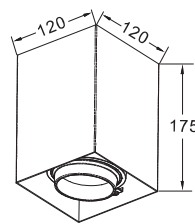

ARIES Surface Mounted Downlight

- Anti-glare
- Adjusting Shaft Design
- High-performance Chip

Aries Surface Mount Downlight - Single

Aries Surface Mount Downlight - Double

| Power | 15W | 20W | 30W | 40W |
|--------------------|-------------------------------|--------|-------------------------------|--------|
| Lumen Output | 975lm | 1300lm | 1950lm | 2600lm |
| Beam Angles | 15° 24° 30° 36° 60° | | 15° 24° 30° 36° 60° | |
| Colour Temperature | 2700K 3000K 4000K 5000K | | 2700K 3000K 4000K 5000K | |
| CRI | 92+ 97+ | | 92+ 97+ | |