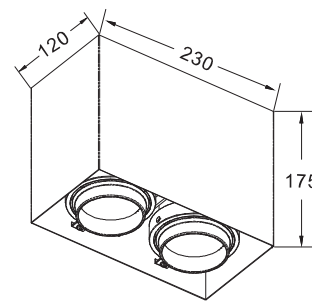

ARIES Surface Mounted Downlight

- Anti-glare
- Adjusting Shaft Design
- High-performance Chip

Aries Surface Mount Downlight - Single

Aries Surface Mount Downlight - Double

| Power | 15W | 20W | 30W | 40W |
|--------------------|-------------------------------|--------|-------------------------------|--------|
| Lumen Output | 975lm | 1300lm | 1950lm | 2600lm |
| Beam Angles | 15° 24° 30° 36° 60° | | 15° 24° 30° 36° 60° | |
| Colour Temperature | 2700K 3000K 4000K 5000K | | 2700K 3000K 4000K 5000K | |
| CRI | 92+ 97+ | | 92+ 97+ | |