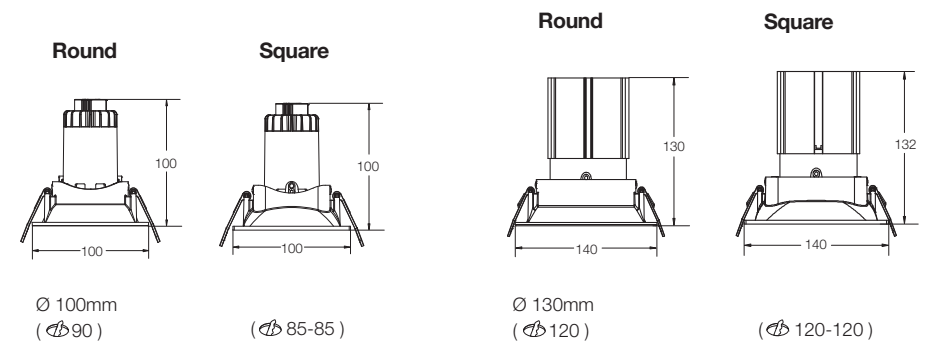

Power	10W	15W	20W
Lumen Output	650lm	975lm	1300lm
Colour Temperature	2700K | 3000K | 4000K | 5000K	2700K | 3000K | 4000K | 5000K	
CRI	92+	92+