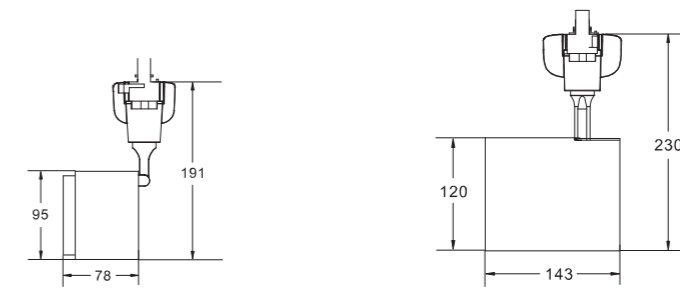

ORION

Tracklight

Power	20W 30W	40W
Lumen Output	1300lm 1950lm	2600lm
Beam Angles	11° 15° 24° 30°	15° 24° 30°
Colour Temperature	3000K 4000K	3000K 4000K
CRI	92+	92+

Finishes

- UV Textured White
- UV Textured Black