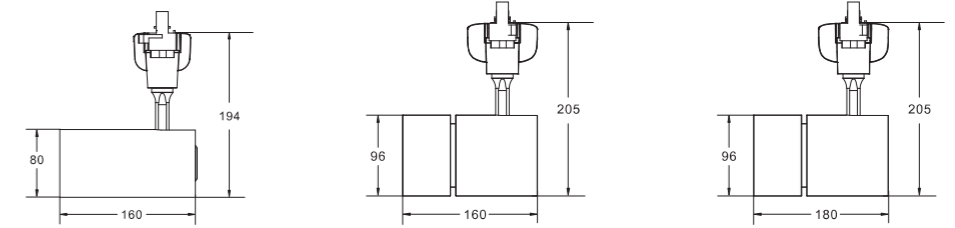

TAURUS

Tracklight

Power	20W 30W	35W	50W
Lumen Output	1800lm 2700lm	3150lm	4500lm
Beam Angles	15° 20° 30° 36° 45°	15° 20° 30° 36° 45°	20° 30° 36° 45°
Colour Temperature	3000K 4000K	3000K 4000K	3000K 4000K
CRI	82+ 92+ 97+	82+ 92+ 97+	82+ 92+ 97+