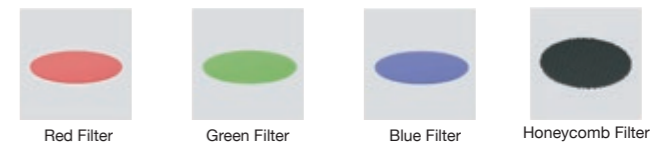

Finishes

UV Textured White

IP 20

3yr Warranty

Dimmable

General Specifications

Material | Powder Coated Aluminium

Lifetime | >60,000h L70

- Different wattage can be provided upon request
- Customization for non-standard solutions in terms of light source, color, length and other specifications.

Adaptor

2 Wires Single-circuit

3 Wires Single-circuit

4 Wires 3 circuits

Accessories

Red Filter

Green Filter

Blue Filter

Honeycomb Filter

TAURUS Tracklight

Simple but delicate, Taurus track light is exquisite in details, from outer to inner, from design idea to lighting performance, let's enjoy the uniform style and the art of lighting.