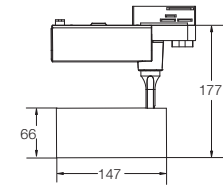

VELA

Tracklight

Power	10W 15W	35W
Lumen Output	900lm 1350lm	2800lm
Beam Angles	10° 15° 24° 36° 50°	15° 24° 36°
Colour Temperature	3000K 4000K	3000K 4000K
CRI	92+	92+

Finishes

UV Textured White

- IP 20
- 3yr Warranty
- Dimmable

VELA Tracklight

350° Rotatable & 90° adjustable, different beam angle, power CCT & high CRI, widely used in different sites, high effective power with high purity aluminum, make the cooling heat-sink effect more outstanding.