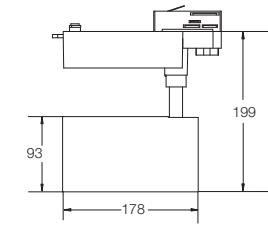

VELA

Tracklight

Power	10W 15W	35W
Lumen Output	900lm 1350lm	2800lm
Beam Angles	10° 15° 24° 36° 50°	15° 24° 36°
Colour Temperature	3000K 4000K	3000K 4000K
CRI	92+	92+

Finishes

UV Textured White

- IP 20
- 3yr Warranty
- Dimmable

VELA Tracklight

350° Rotatable & 90° adjustable, different beam angle, power CCT & high CRI, widely used in different sites, high effective power with high purity aluminum, make the cooling heat-sink effect more outstanding.