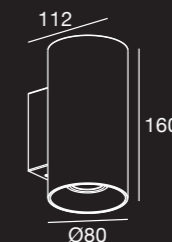

ARA - ARGO

Wall Light

Power	2x7W
Lumen Output	995lm
Beam Angle	37°
Colour Temperature	3000K
Input	200-240V~ 50Hz
IP	54

Power	2x7W
Lumen Output	995lm
Beam Angle	37°
Colour Temperature	3000K
Input	200-240V~ 50Hz
IP	54

- Body and bracket in extrusion aluminium
- Brushed anodised for outdoor use
- Clear glass
- Silicon rubber gasket