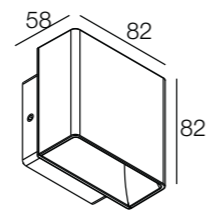

MENSA

Wall Light

Power	1x5W
Lumen Output	158lm
Beam Angle	96°
Colour Temperature	3000K
Input	200-240V~ 50Hz
IP	54

- Body and bracket in die-cast aluminium
- Powder coated with pretreatment for outdoor use
- Clear PC
- Silicon rubber gasket
- AC LED, without driver

COMA

Wall Light

Power	1x7W
Lumen Output	353lm
Beam Angle	36°
Colour Temperature	3000K
Input	200-240V~ 50Hz
IP	54

- Body and bracket in die-cast aluminium
- Powder coated with pretreatment for outdoor use
- Clear glass
- Silicon rubber gasket