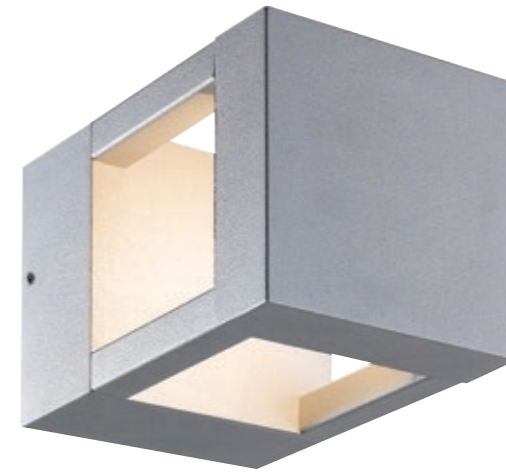

MENSA

Wall Light

Power	1x5W
Lumen Output	158lm
Beam Angle	96°
Colour Temperature	3000K
Input	200-240V~ 50Hz
IP	54

- Body and bracket in die-cast aluminium
- Powder coated with pretreatment for outdoor use
- Clear PC
- Silicon rubber gasket
- AC LED, without driver

COMA

Wall Light

Power	1x7W
Lumen Output	353lm
Beam Angle	36°
Colour Temperature	3000K
Input	200-240V~ 50Hz
IP	54

- Body and bracket in die-cast aluminium
- Powder coated with pretreatment for outdoor use
- Clear glass
- Silicon rubber gasket