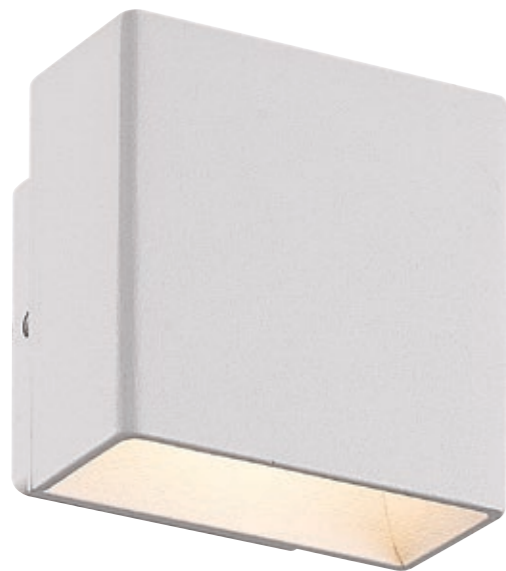

MENSA

Wall Light

Power	1x5W
Lumen Output	158lm
Beam Angle	96°
Colour Temperature	3000K
Input	200-240V~ 50Hz
IP	54

- Body and bracket in die-cast aluminium
- Powder coated with pretreatment for outdoor use
- Clear PC
- Silicon rubber gasket
- AC LED, without driver

COMA

Wall Light

Power	1x7W
Lumen Output	353lm
Beam Angle	36°
Colour Temperature	3000K
Input	200-240V~ 50Hz
IP	54

- Body and bracket in die-cast aluminium
- Powder coated with pretreatment for outdoor use
- Clear glass
- Silicon rubber gasket