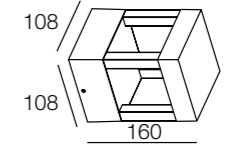

MENSA

Wall Light

Power	1x5W
Lumen Output	158lm
Beam Angle	96°
Colour Temperature	3000K
Input	200-240V~ 50Hz
IP	54

- Body and bracket in die-cast aluminium
- Powder coated with pretreatment for outdoor use
- Clear PC
- Silicon rubber gasket
- AC LED, without driver

COMA

Wall Light

Power	1x7W
Lumen Output	353lm
Beam Angle	36°
Colour Temperature	3000K
Input	200-240V~ 50Hz
IP	54

- Body and bracket in die-cast aluminium
- Powder coated with pretreatment for outdoor use
- Clear glass
- Silicon rubber gasket