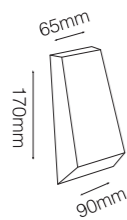

CAPRI
Wall Light

VOLANS
Wall Light

Input	AC100-240V	AC100-240V
Lumen Output	500lm	700lm
Description	2x4W SMD LED up and down wall mount	2x4W SMD LED up and down wall mount
Material	Die-casting aluminium alloy	Die-casting aluminium alloy
IP	54	54