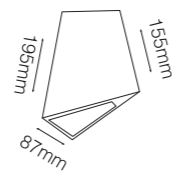

CAPRI
Wall Light

VOLANS
Wall Light

Input	AC100-240V	AC100-240V
Lumen Output	500lm	700lm
Description	2x4W SMD LED up and down wall mount	2x4W SMD LED up and down wall mount
Material	Die-casting aluminium alloy	Die-casting aluminium alloy
IP	54	54