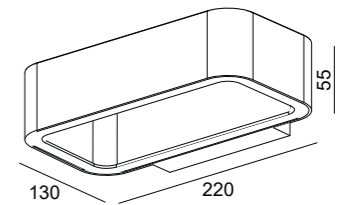

NORMA

Wall Light

Power	1x7W
Lumen Output	448lm
Beam Angle	126°
Colour Temperature	3000K
Input	200-240V~ 50Hz
IP	54

- Body and bracket in die-cast aluminium
- Powder coated with pretreatment for outdoor use
- Frost PC
- Silicon rubber gasket