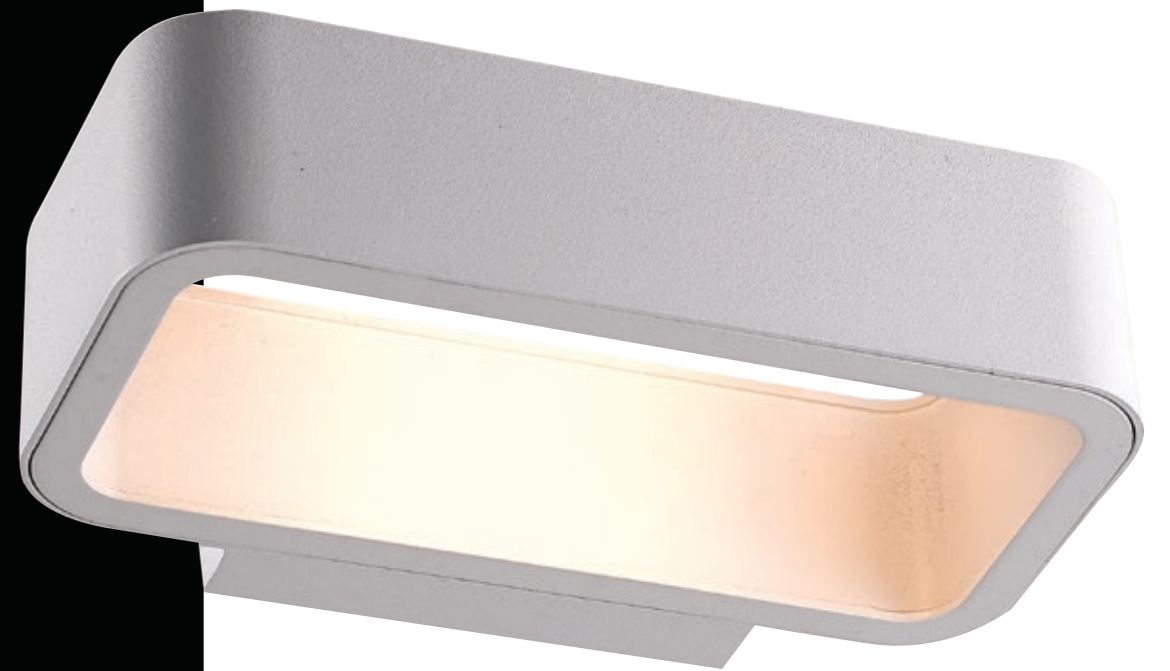

NORMA

Wall Light

Power	1x7W
Lumen Output	448lm
Beam Angle	126°
Colour Temperature	3000K
Input	200-240V~ 50Hz
IP	54

- Body and bracket in die-cast aluminium
- Powder coated with pretreatment for outdoor use
- Frost PC
- Silicon rubber gasket