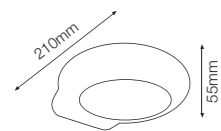

URSA Wall Light

Input	AC100-240V
Lumen Output	300lm
Description	Powered by 3W COB LED, built-in driver, designed with double entry for the wires and knock-out for visible wires
Material	Die-casting aluminium alloy
IP	54

LYRA Wall Light

Input	AC100-240V
Lumen Output	1000lm
Description	12W LED wall mount up and down with extruded PC diffuser
Material	Die-casting aluminium Polycarbonate diffuser
IP	54