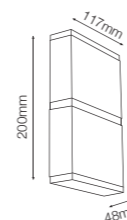

URSA Wall Light

Input	AC100-240V
Lumen Output	300lm
Description	Powered by 3W COB LED, built-in driver, designed with double entry for the wires and knock-out for visible wires
Material	Die-casting aluminium alloy
IP	54

LYRA Wall Light

Input	AC100-240V
Lumen Output	1000lm
Description	12W LED wall mount up and down with extruded PC diffuser
Material	Die-casting aluminium Polycarbonate diffuser
IP	54