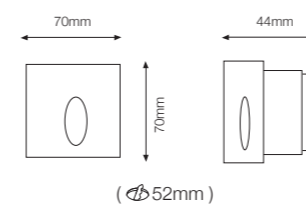

CENTA Square
Step light

Input	AC100-240V
Lumen Output	200lm
Description	3W CREE LED with recessed box
Material	Nature aluminum
Cutout	52mm
IP	65

CENTA Round
Step light

Input	AC100-240V
Lumen Output	200lm
Description	3W CREE LED with recessed box
Material	Nature aluminum
Cutout	52mm
IP	65