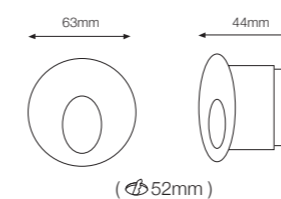

CENTA Square
Step light

Input	AC100-240V
Lumen Output	200lm
Description	3W CREE LED with recessed box
Material	Nature aluminum
Cutout	52mm
IP	65

CENTA Round
Step light

Input	AC100-240V
Lumen Output	200lm
Description	3W CREE LED with recessed box
Material	Nature aluminum
Cutout	52mm
IP	65