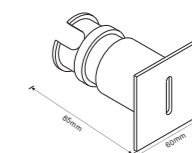

### Neso Round

Power	1x5W
Lumen Output	158lm
Beam Angle	96°
Colour Temperature	3000K
Input	200-240V~ 50Hz
IP	54

### Neso Square

Power	1x5W
Lumen Output	158lm
Beam Angle	96°
Colour Temperature	3000K
Input	200-240V~ 50Hz
IP	54

- Body and bracket in die-cast aluminium
- Powder coated with pretreatment for outdoor use
- Clear PC
- Silicon rubber gasket
- AC LED, without driver