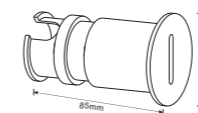

### Neso Round

Power	1x5W
Lumen Output	158lm
Beam Angle	96°
Colour Temperature	3000K
Input	200-240V~ 50Hz
IP	54

### Neso Square

Power	1x5W
Lumen Output	158lm
Beam Angle	96°
Colour Temperature	3000K
Input	200-240V~ 50Hz
IP	54

- Body and bracket in die-cast aluminium
- Powder coated with pretreatment for outdoor use
- Clear PC
- Silicon rubber gasket
- AC LED, without driver