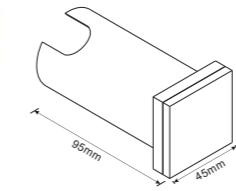

KARI

Steplight

Power	1x5W
Lumen Output	158lm
Beam Angle	96°
Colour Temperature	3000K
Input	200-240V~ 50Hz
IP	54

Kari Square

Power	1x5W
Lumen Output	158lm
Beam Angle	96°
Colour Temperature	3000K
Input	200-240V~ 50Hz
IP	54

Kari Round

The Kari Steplight has a protruding, round or square, die cast aluminum body that houses a recessed, energy-efficient LED light source. This effective design guides the light towards a surface of interest while eliminating unpleasant hot spots. Its compact size and sleek, metallic finish ensures that the fixture will not be overly distracting as it illuminates your steps and walkways.