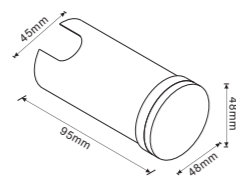

KARI

Steplight

Power	1x5W
Lumen Output	158lm
Beam Angle	96°
Colour Temperature	3000K
Input	200-240V~ 50Hz
IP	54

Kari Square

Power	1x5W
Lumen Output	158lm
Beam Angle	96°
Colour Temperature	3000K
Input	200-240V~ 50Hz
IP	54

Kari Round

The Kari Steplight has a protruding, round or square, die cast aluminum body that houses a recessed, energy-efficient LED light source. This effective design guides the light towards a surface of interest while eliminating unpleasant hot spots. Its compact size and sleek, metallic finish ensures that the fixture will not be overly distracting as it illuminates your steps and walkways.