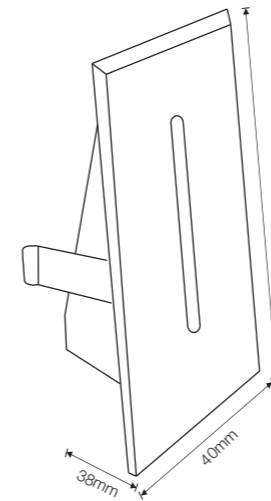

MEGA Steplight

Power	3W
Lumen Output	310lm
Beam Angles	15°
Colour Temperature	3000K 4000K
CRI	82+

Finishes

UV Textured White

IP 54

3yr Warranty

General Specifications

Material | Powder Coated Aluminium