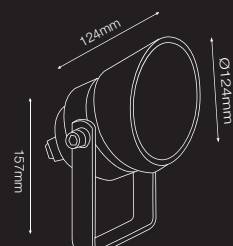

COLUMBA Spotlight

9W

Input	AC100-240V	
Power	9W	15W
Lumen Output	900lm	1200lm
Description	9W COB LED spot light with 25 degree beam angle	
Material	Die-casting aluminium tempered glass	
IP	65	

15W