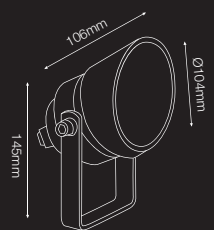

COLUMBA Spotlight

9W

Input	AC100-240V	
Power	9W	15W
Lumen Output	900lm	1200lm
Description	9W COB LED spot light with 25 degree beam angle	
Material	Die-casting aluminium tempered glass	
IP	65	

15W