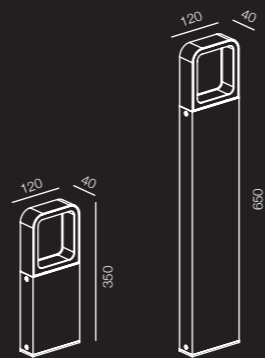

JANUS

Bollard Light

Power	1x7W
Lumen Output	290lm
Beam Angle	45°
Colour Temperature	3000K
Input	200-240V~ 50Hz
IP	54

- Body and bracket in extrusion aluminium
- Brushed anodised for outdoor use
- Clear PC
- Silicon rubber gasket