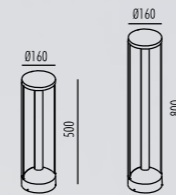

MUSCA Bollard Light

Power	12W - 15W
Lumen Output	500lm - 561lm
Beam Angle	98°
Colour Temperature	3000K
Input	200-240V~ 50Hz
Power Factor	0.97
IP	65

- Body and bracket in die-cast aluminium
- Powder coated with pretreatment for outdoor use
- Frost PC
- Silicon rubber gasket
- AC LED, without driver