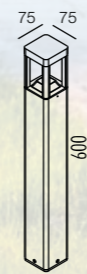

ZETA Bollard Light

Power	7W
Lumen Output	412lm
Beam Angle	42°
Colour Temperature	3000K
Input	200-240V~ 50Hz
IP	54

- Body and bracket in die-cast aluminium
- Powder coated with pretreatment for outdoor use
- Clear glass
- Silicon rubber gasket